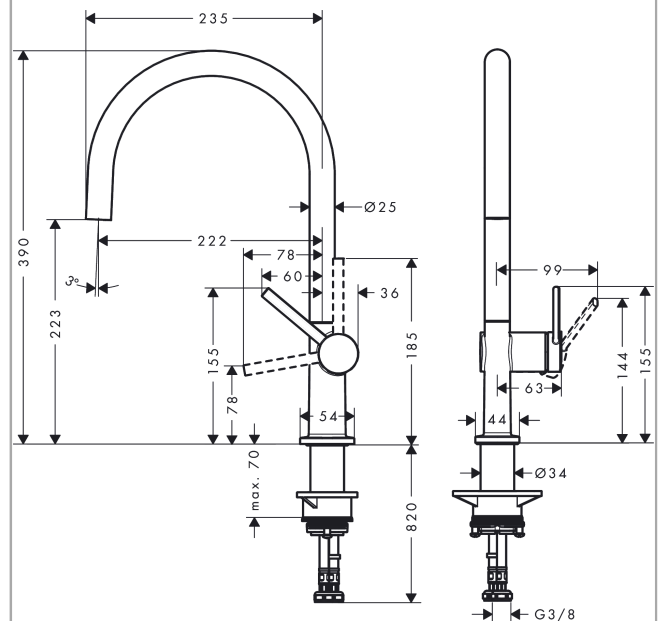

##### product features

- ComfortZone 220
- swivel range adjustable in 4 steps 60°, 110°, 150° or 360°
- laminar spray
- connection dimension: DN15
- maximum flow rate at 3 bar: 9 l/min
- ceramic cartridge
- connection type: G 3/8 connections
- temperature limitation adjustable
- suitable for continuous flow water heaters
- tap hole with Ø 35 mm required

#### Scale drawing

Year of production: &gt;04/21

Pos.	Description	Article Number	Price	PU
1	spout cpl.	93757670	€ 243,12	1
2	screw	94319000	€ 18,33	1
3	spray former	93748000	€ 22,37	1
4	service tool	93750000	€ 8,45	1
5	O-Ring 14x2,5	98189000	€ 3,21	1
6	axialring	97558000	€ 3,21	1
7	handle	93736670	€ 53,91	1
8	hollow set screw M5x5	98446000	€ 3,21	1
9	screw cover	93735610	€ 8,45	1
10	flange	93737670	€ 53,91	1
11	nut	93738000	€ 44,63	1
12	cartridge, assy	93760000	€ 86,16	1
13	O-ring 36x3	98052000	€ 3,21	1
14	support	97523000	€ 5,24	1
15	fixing set (Ø 34)	95049000	€ 13,92	1
16	lever collar	97548000	€ 3,21	1
17	connection hose 900 mm M8x0,75 G3/8	93746000	€ 35,94	1
18	O-ring 6,6x1,6	93019000	€ 3,21	1