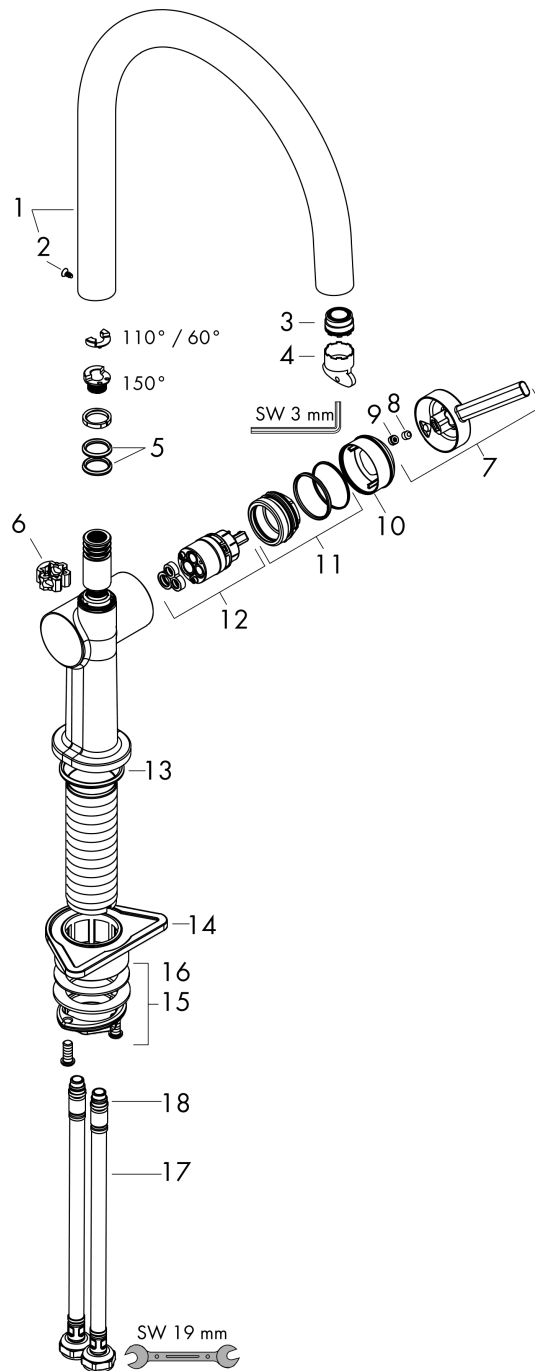

##### product features

- ComfortZone 220
- swivel range adjustable in 4 steps 60°, 110°, 150° or 360°
- laminar spray
- connection dimension: DN15
- maximum flow rate at 3 bar: 9 l/min
- ceramic cartridge
- connection type: G 3/8 connections
- temperature limitation adjustable
- suitable for continuous flow water heaters
- tap hole with Ø 35 mm required

#### Scale drawing

#### Flowchart

**Talis M54**

**Single lever kitchen mixer 220, 1jet**

Surfaces: **Matt Black** Article Number: **72804670**

**Exploded Drawing**

Year of production: >04/21

**Talis M54****Single lever kitchen mixer 220, 1jet**Surfaces: **Matt Black** Article Number: **72804670****Spare part list**

Year of production: &gt;04/21

Pos.	Description	Article Number	Price	PU
1	spout cpl.	93757670	€ 243,12	1
2	screw	94319000	€ 18,33	1
3	spray former	93748000	€ 22,37	1
4	service tool	93750000	€ 8,45	1
5	O-Ring 14x2,5	98189000	€ 3,21	1
6	axialring	97558000	€ 3,21	1
7	handle	93736670	€ 53,91	1
8	hollow set screw M5x5	98446000	€ 3,21	1
9	screw cover	93735610	€ 8,45	1
10	flange	93737670	€ 53,91	1
11	nut	93738000	€ 44,63	1
12	cartridge, assy	93760000	€ 86,16	1
13	O-ring 36x3	98052000	€ 3,21	1
14	support	97523000	€ 5,24	1
15	fixing set (Ø 34)	95049000	€ 13,92	1
16	lever collar	97548000	€ 3,21	1
17	connection hose 900 mm M8x0,75 G3/8	93746000	€ 35,94	1
18	O-ring 6,6x1,6	93019000	€ 3,21	1